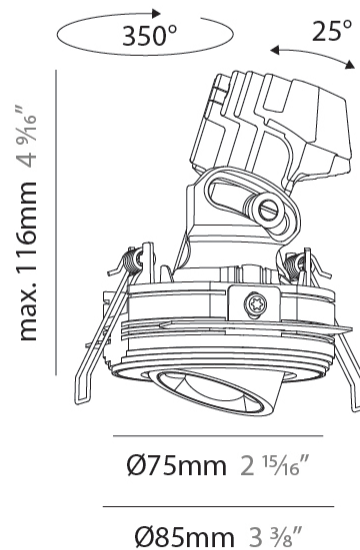

GENERAL

Series: Oiko Pro Round
Subseries: Oiko Pro Round Adjustable
Brand: Prolicht
Division: Architectural
Mounting Type: Trimless
Mounting Location: Ceiling
Subcategory: Downlight

PHYSICAL

Shape: Round
Diameter (mm): 75
Diameter (in): 2 15/16
Height (mm): 116
Height (in): 4 9/16
Ceiling Thickness (mm): 10 / 12.5 / 15 / 25
Ceiling Thickness (in): 3/8 or 1/2 or 9/16 or 1
Min. Recessing Depth (mm): 125
Min. Recessing Depth (in): 4 15/16
Light Distribution: Direct
Fixture Finish: SSR / BKV / CWI / CRY / HAB / UFT / ITA / RUA / FTG / MYG / LOD / PUS / FRO / FUP / KIA / POP / BLS / SPG / MEY / GOH / GUM / CHC / COM / ABZ / JAG / OBR / MOS / ROR
Fixture Material: Aluminum Die Cast
Cut-out Measurements: D. 86mm / 3 3/8"

ELECTRICAL

Lamp Type: LED (Zhaga Standard)
Input Wattage (W): 16
Total Output Wattage (W): 14.6
Dimming: Tri-Mode (Non-Dimming and Phase Dimming (120Vac only) and 0-10V Dimming)
Driver Included: No
Driver Location: Recessed Housing
Driver Type: Constant Current - Universal
Driver Class: Class 2
Input Voltage (V): 120 - 277
Constant Current (MA): 350

LED

Number of LEDs: 1
Color Temperature (°K): 2700 / 3000 / 3500 / 4000
Max. Delivered Lumen (lm): 1067 / 1150 / 1217 / 1220
Nominal Lumen (lm): 1393 / 1501 / 1589 / 1592
CRI: >90 CRI
Lamp Life (hrs): 50000

OPTICAL

Reflector°: 14
Adjustability: Rotational 350° / Tilt 25°

RATINGS AND CERTIFICATIONS

Certified By: Certified for North American Standards
IP rating: IP20