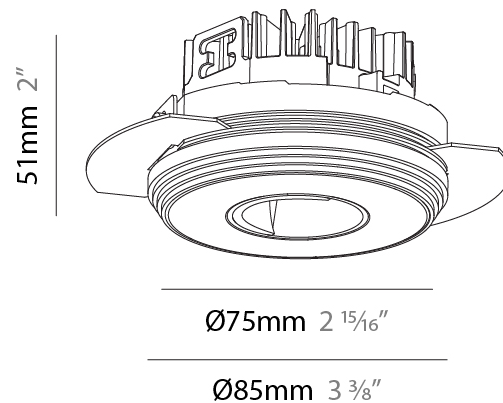

GENERAL

Series: Oiko Pro Round
Subseries: Oiko Pro Round Wallwash
Brand: Prolicht
Division: Architectural
Mounting Type: Trimless
Mounting Location: Ceiling
Subcategory: Wallwash

PHYSICAL

Shape: Round
Diameter (mm): 75
Diameter (in): 2 15/16
Height (mm): 51
Height (in): 2
Ceiling Thickness (mm): 1 - 25
Ceiling Thickness (in): 1/16 - 1 3/16
Min. Recessing Depth (mm): 55
Min. Recessing Depth (in): 2 3/16
Light Distribution: Direct
Fixture Finish: SSR / BKV / CWI / CRY / HAB / UFT / ITA / RUA / FTG / MYG / LOD / PUS / FRO / FUP / KIA / POP / BLS / SPG / MEY / GOH / GUM / CHC / COM / ABZ / JAG / OBR / MOS / ROR
Fixture Material: Aluminum Die Cast
Cut-out Measurements: 86mm / 3 3/8" Diameter

ELECTRICAL

Lamp Type: LED (Zhaga Standard)
Input Wattage (W): 15
Total Output Wattage (W): 13.6
Dimming: Tri-Mode (Non-Dimming and Phase Dimming (120Vac only) and 0-10V Dimming)
Driver Included: No
Driver Location: Recessed Housing
Driver Type: Constant Current - Universal
Driver Class: Class 2
Input Voltage (V): 120 - 277
Constant Current (MA): 350

LED

Color Temperature (°K): 2700 / 3000 / 3500 / 4000
Max. Delivered Lumen (lm): 1302 / 1383 / 1449 / 1462
Nominal Lumen (lm): 1566 / 1665 / 1743 / 1759
CRI: >93 CRI
Lamp Life (hrs): 50000

OPTICAL

Adjustability: Fixed

RATINGS AND CERTIFICATIONS

Certified By: Certified for North American Standards
IP rating: IP20