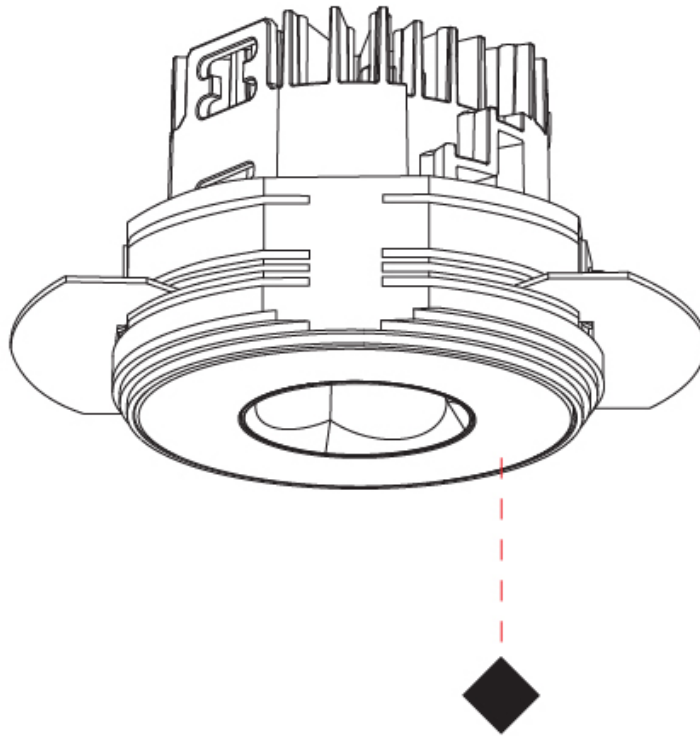

OIKO PRO ROUND FIXED TRIMLESS

A35878-

PROJECT

TYPE

SPECIFIER

QUANTITY

DATE

A