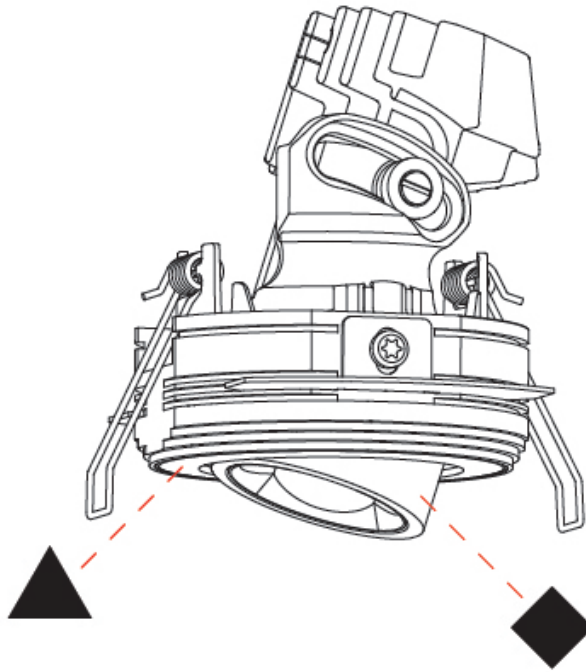

OIKO PRO ROUND ADJUSTABLE TRIMLESS

A35817-

PROJECT

TYPE

SPECIFIER

QUANTITY

DATE

A