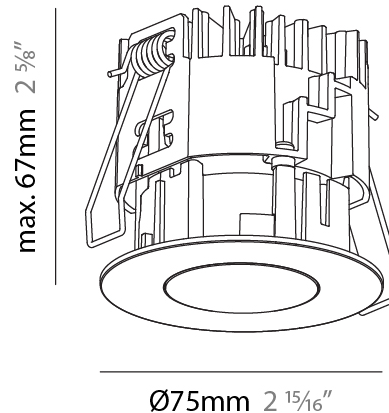

Series: Oiko Pro Round
Subseries: Oiko Pro Round Fixed
Brand: Prolicht
Division: Architectural
Mounting Type: Recessed
Mounting Location: Ceiling
Subcategory: Downlight

PHYSICAL

Shape: Round
Diameter (mm): 75
Diameter (in): 2 ¹⁵/₁₆
Height (mm): 67
Height (in): 2 ⁵/₈
Ceiling Thickness (mm): 1 - 25
Ceiling Thickness (in): 1/16 - 1 3/16
Min. Recessing Depth (mm): 75
Min. Recessing Depth (in): 2 ¹⁵/₁₆
Light Distribution: Direct
Diffuser: Lens Pack - Spread Lens / Linear Spread Lens / Honeycomb Louver
Fixture Finish: SSR / BKV / CWI / CRY / HAB / UFT / ITA / RUA / FTG / MYG / LOD / PUS / FRO / FUP / KIA / POP / BLS / SPG / MEY / GOH / GUM / CHC / COM / ABZ / JAG / OBR / MOS / ROR
Fixture Material: Aluminum Die Cast
Cut-out Measurements: 68mm / 2 11/16" Diameter

ELECTRICAL

Lamp Type: LED (Zhaga Standard)
Input Wattage (W): 16
Total Output Wattage (W): 14.6
Dimming: Tri-Mode (Non-Dimming and Phase Dimming (120Vac only) and 0-10V Dimming)
Driver Included: No
Driver Location: Recessed Housing
Driver Type: Constant Current - Universal
Driver Class: Class 2
Input Voltage (V): 120 - 277
Constant Current (MA): 350

LED

Color Temperature (°K): 2700 / 3000 / 3500 / 4000
Max. Delivered Lumen (lm): 1017 / 1096 / 1160 / 1162
Nominal Lumen (lm): 1393 / 1501 / 1589 / 1592
CRI: >90 CRI
Lamp Life (hrs): 50000

OPTICAL

Reflector°: 16
Adjustability: Fixed

RATINGS AND CERTIFICATIONS

Certified By: Certified for North American Standards
IP rating: IP54